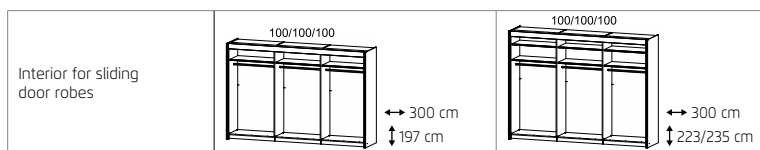

RAVELLO

rauch ORANGE +

1	COL. CODE	FRONT VARIATION ▶	COLOUR		COLOUR GLASS	
	CARCASE COLOUR ▼		Alpine white	Silk grey	Crystal white	Silk grey
	Sonoma oak colour		A6W03	A6W13	A6W83	A6W93
	Artisan oak colour		A5W03	A5W13	A5W83	A5W93
	Alpine white		A8W03	A8W13	A8W83	A8W93
	Silk grey		A1W03	A1W13	A1W83	A1W93

2	HANDLE STRIPS ▶	CARCASE COLOUR

3	Width in cm	300	300	300						
SLIDING DOOR ROBES 	Depth 65 cm									
	Description	3-door	3-door, 1 mirror door	3-door, 3 mirror doors						
	Carcase division (cm)	100|100|100	100|100|100	100|100|100						
HEIGHT 197 CM		▼ Art. no.	▼ Price	...	...	HEIGHT 197 CM				
Colour	without lighting	3I13		2I13		2I14				
	with lighting	3L25		2L37		27L5				
Colour glass	without lighting	2I65		2255		-	-			
	with lighting	2L65		25L4		-	-			
HEIGHT 223 CM		▼ Art. no.	▼ Price	...	...	HEIGHT 223 CM				
Colour	without lighting	4I13		5I13		5I14				
	with lighting	4L25		5L37		59LF				
Colour glass	without lighting	58G5		524F		-	-			
	with lighting	5L65		56L4		-	-			
HEIGHT 235 CM		▼ Art. no.	▼ Price	...	...	HEIGHT 235 CM				
Colour	without lighting	1I13		1I33		1I34				
	with lighting	1L25		1L37		16L5				
Colour glass	without lighting	13G5		1355		-	-			
	with lighting	1L65		14L4		-	-			

This product contains a light source of the energy efficiency class E.

EPREL 768978