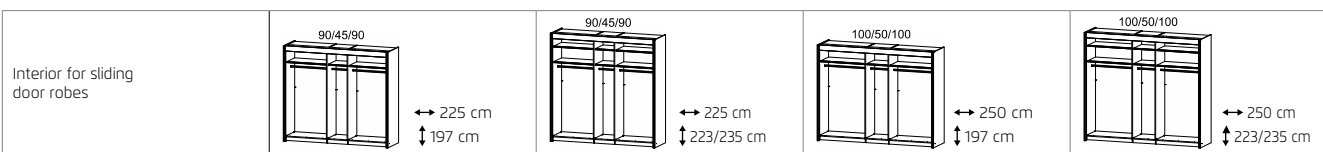

1	COL. CODE	FRONT VARIATION ▶	COLOUR		COLOUR GLASS	
	CARCASE COLOUR ▼		Alpine white	Silk grey	Crystal white	Silk grey
	Sonoma oak colour		A6W03	A6W13	A6W83	A6W93
	Artisan oak colour		A5W03	A5W13	A5W83	A5W93
	Alpine white		A8W03	A8W13	A8W83	A8W93
	Silk grey		A1W03	A1W13	A1W83	A1W93

2 HANDLE STRIPS ▶ CARCASE COLOUR

3	Width in cm	225	225	225	250	250	250
SLIDING DOOR ROBES	Depth 65 cm						
	Drawing						
	Description	3-door	3-door, 1 mirror door	3-door, 3 mirror doors	3-door	3-door, 1 mirror door	3-door, 3 mirror doors
	Carcase division (cm)	90|45|90	90|45|90	90|45|90	100|50|100	100|50|100	100|50|100
HEIGHT 197 CM		▼ Art. no. ▼ Price			HEIGHT 197 CM		
Colour	without lighting	3107	2107	2108	3109	2109	2110
	with lighting	3L23	2L35	27L3	3L24	2L36	27L4
Colour glass	without lighting	21G3	2253	- -	21G4	2254	- -
	with lighting	2L53	25L2	- -	2L54	25L3	- -
HEIGHT 223 CM		▼ Art. no. ▼ Price			HEIGHT 223 CM		
Colour	without lighting	4107	5107	5108	4109	5109	5110
	with lighting	4L23	5L35	59LC	4L24	5L36	59LD
Colour glass	without lighting	58G3	524C	- -	58G4	524D	- -
	with lighting	5L53	56L2	- -	5L54	56L3	- -
HEIGHT 235 CM		▼ Art. no. ▼ Price			HEIGHT 235 CM		
Colour	without lighting	1107	1127	1128	1109	1129	1130
	with lighting	1L23	1L35	16L3	1L24	1L36	16L4
Colour glass	without lighting	13G3	1353	- -	13G4	1354	- -
	with lighting	1L53	14L2	- -	1L54	14L3	- -

This product contains a light source of the energy efficiency class E.

EPREL 768978