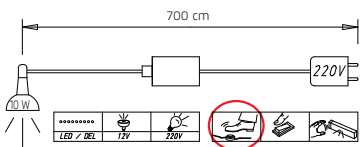

2	HANDLE STRIPS ▶	CARCASE COLOUR
---	-----------------	----------------

3	Width in cm	300	300	300						
SLIDING DOOR ROBES 	Depth 65 cm									
	Description	3-door	3-door, 1 mirror door	3-door, 3 mirror doors						
	Carcase division (cm)	100 100 100	100 100 100	100 100 100						
HEIGHT 197 CM		▼ Art. no.	▼ Price	HEIGHT 197 CM				
Colour	without lighting	3I13		2I13		2I14				
	with lighting	3L25		2L37		27L5				
Colour glass	without lighting	2I65		2255		-	-			
	with lighting	2L65		25L4		-	-			
HEIGHT 223 CM		▼ Art. no.	▼ Price	HEIGHT 223 CM				
Colour	without lighting	4I13		5I13		5I14				
	with lighting	4L25		5L37		59LF				
Colour glass	without lighting	58G5		524F		-	-			
	with lighting	5L65		56L4		-	-			
HEIGHT 235 CM		▼ Art. no.	▼ Price	HEIGHT 235 CM				
Colour	without lighting	1I13		1I33		1I34				
	with lighting	1L25		1L37		16L5				
Colour glass	without lighting	13G5		1355		-	-			
	with lighting	1L65		14L4		-	-			