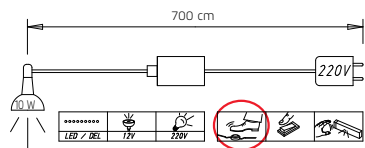

1	COL. CODE	FRONT VARIATION ▶	COLOUR		COLOUR GLASS	
	CARCASE COLOUR ▼		Alpine white	Silk grey	Crystal white	Silk grey
	Sonoma oak colour		A6W03	A6W13	A6W83	A6W93
	Artisan oak colour		A5W03	A5W13	A5W83	A5W93
	Alpine white		A8W03	A8W13	A8W83	A8W93
	Silk grey		A1W03	A1W13	A1W83	A1W93

2 HANDLE STRIPS ▶ CARCASE COLOUR

3	Width in cm	225	225	225	250	250	250
SLIDING DOOR ROBES	Depth 65 cm						
	Drawing						
	Description	3-door	3-door, 1 mirror door	3-door, 3 mirror doors	3-door	3-door, 1 mirror door	3-door, 3 mirror doors
	Carcase division (cm)	90|45|90	90|45|90	90|45|90	100|50|100	100|50|100	100|50|100
HEIGHT 197 CM		▼ Art. no. ▼ Price			HEIGHT 197 CM		
Colour	without lighting	3107	2107	2108	3109	2109	2110
	with lighting	3L23	2L35	27L3	3L24	2L36	27L4
Colour glass	without lighting	21G3	2253	- -	21G4	2254	- -
	with lighting	2L53	25L2	- -	2L54	25L3	- -
HEIGHT 223 CM		▼ Art. no. ▼ Price			HEIGHT 223 CM		
Colour	without lighting	4107	5107	5108	4109	5109	5110
	with lighting	4L23	5L35	59LC	4L24	5L36	59LD
Colour glass	without lighting	58G3	524C	- -	58G4	524D	- -
	with lighting	5L53	56L2	- -	5L54	56L3	- -
HEIGHT 235 CM		▼ Art. no. ▼ Price			HEIGHT 235 CM		
Colour	without lighting	1107	1127	1128	1109	1129	1130
	with lighting	1L23	1L35	16L3	1L24	1L36	16L4
Colour glass	without lighting	13G3	1353	- -	13G4	1354	- -
	with lighting	1L53	14L2	- -	1L54	14L3	- -

This product contains a light source of the energy efficiency class E.

EPREL 768978