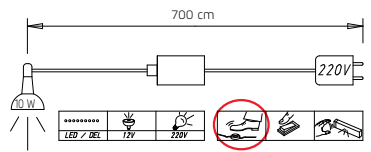

2	HANDLE STRIPS ▶	CARCASE COLOUR
---	-----------------	----------------

3	Width in cm	151	151	151	201	201	201
SLIDING DOOR ROBES	Depth 65 cm						
	Drawing						
	Description	2-door	2-door, 1 mirror door	2-door, 2 mirror doors	2-door	2-door, 1 mirror door	2-door, 2 mirror doors
	Carcase division (cm)	100 50	100 50	100 50	100 100	100 100	100 100
HEIGHT 197 CM		▼ Art. no. ▼ Price 			HEIGHT 197 CM		
Colour	without lighting	3I01	2I01	2I02	3I05	2I05	2I06
	with lighting	3L21	2L33	27L1	3L22	2L34	27L2
Colour glass	without lighting	2I01	2251	-	2I02	2252	-
	with lighting	2L51	25L0	-	2L52	25L1	-
HEIGHT 223 CM		▼ Art. no. ▼ Price 			HEIGHT 223 CM		
Colour	without lighting	4I01	5I01	5I02	4I05	5I05	5I06
	with lighting	4L21	5L33	59LA	4L22	5L34	59LB
Colour glass	without lighting	58G1	524A	-	58G2	524B	-
	with lighting	5L51	56L0	-	5L52	56L1	-
HEIGHT 235 CM		▼ Art. no. ▼ Price 			HEIGHT 235 CM		
Colour	without lighting	1I01	1I21	1I22	1I05	1I25	1I26
	with lighting	1L21	1L33	16L1	1L22	1L34	16L2
Colour glass	without lighting	13G1	1351	-	13G2	1352	-
	with lighting	1L51	14L0	-	1L52	14L1	-