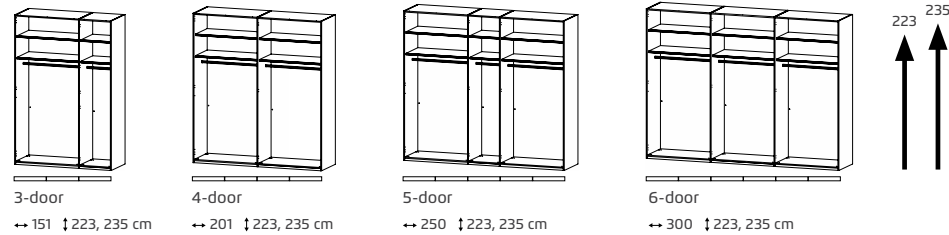

Colour glass front White,
Carcase Alpine white,
Handles White

Colour glass front Silk grey,
Carcase Silk grey,
Handles Silk grey

Colour glass front Basalt,
Carcase Graphite,
Handles Graphite

WARDROBES IN WIDTHS 151, 201, 251, 301 CM, HEIGHT 223, 235 CM – STANDARD INTERIOR EQUIPMENT OR WITH EXTENDED ACCESSORIES PACKAGE

GLAMOUR, MERIDIAN, PURE –

Standard interior: 2 shelves and 1 clothes rail in each wardrobe unit

SHINE (with glass framed door/s) –

Standard interior: 2 shelves and 1 clothes rail in each wardrobe unit

Chests of drawers, in all design lines and colour variants of the wardrobes