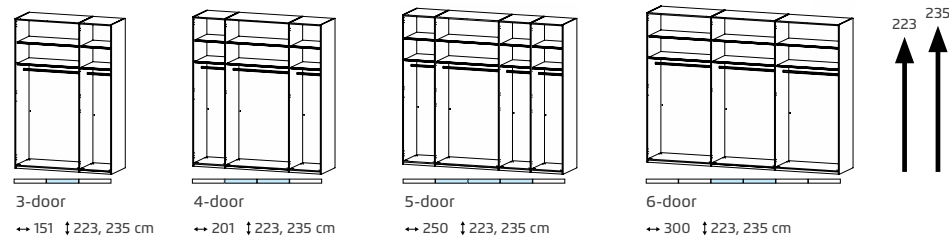

Colour glass front White,
Carcase Alpine white,
Handles White

Colour glass front Silk grey,
Carcase Silk grey,
Handles Silk grey

Colour glass front Basalt,
Carcase Graphite,
Handles Graphite

WARDROBES IN WIDTHS 151, 201, 251, 301 CM, HEIGHT 223, 235 CM – STANDARD INTERIOR EQUIPMENT OR WITH EXTENDED ACCESSORIES PACKAGE

GLAMOUR, MERIDIAN, PURE –

Standard interior: 2 shelves and 1 clothes rail in each wardrobe unit

SHINE (with glass framed door/s) –

Standard interior: 2 shelves and 1 clothes rail in each wardrobe unit

Chests of drawers, in all design lines and colour variants of the wardrobes