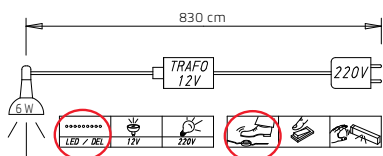

PURISMA

rauch ORANGE +

1	COL. CODE	FRONT VARIATION ▶	COLOUR	COLOUR GLASS		
	CARCASE COLOUR ▼		Front in carcass colour	Crystal white	Silk grey	Basalt
	Alpine white		A321B	A331B	-	-
	Silk grey		A324B	-	A334B	-
	Graphite		A322B	-	-	A332B

2		Width in cm	155	204	254	304
PASSEPARTOUTS FOR HINGED DOOR WARDROBES * in carcass colour HEIGHT 226 cm	Drawing					
	Description		passepertout	passepertout	passepertout	passepertout
			▼ Art. no.	▼ Price	...	
	without lighting		9PF1	9PP1	9PP2	9PP3
	with horizontal LED lighting		9PF2	9PP4	9PP5	9PP6

* Please order using the same colour code as for the wardrobes.

This product contains a light source of the energy efficiency class E.

EPREL 766798