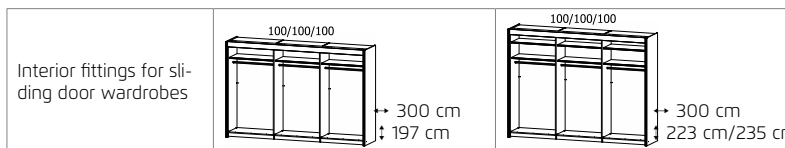

2 Handle strips ▶ CARCASE COLOURS

3	Width in cm	300	300	300					
SLIDING DOOR WARD-ROBES	Depth 65 cm								
	Illustration								
	Description	3-door	3-door, 1 mirror door	3-door, 3 mirror doors					
	Carcase division (cm)	100 100 100	100 100 100	100 100 100					
HEIGHT 197 CM		▼ Art. no.	▼ Price	HEIGHT 197 CM			
Colour	without lighting	3I13		2I13		2I14			
	with lighting	3L25		2L37		27L5			
Colour glass	without lighting	21G5		2255		-	-		
	with lighting	2L65		25L4		-	-		
HEIGHT 223 CM		▼ Art. no.	▼ Price	HEIGHT 223 CM			
Colour	without lighting	4I13		5I13		5I14			
	with lighting	4L25		5L37		59LF			
Colour glass	without lighting	58G5		524F		-	-		
	with lighting	5L65		56L4		-	-		
HEIGHT 235 CM		▼ Art. no.	▼ Price	HEIGHT 235 CM			
Colour	without lighting	1I13		1I33		1I34			
	with lighting	1L25		1L37		16L5			
Colour glass	without lighting	13G5		1355		-	-		
	with lighting	1L65		14L4		-	-		

Extras for SLIDING door wardrobes – Standard: height 197 cm: 1 shelf and 1 hanging rail per unit / height 223+235 cm: 2 shelves and 1 hanging rail per unit – Please order with colour code **A0032**

For extras, see **rauch ORANGE + EXTRAS c)** on pages 234-240.