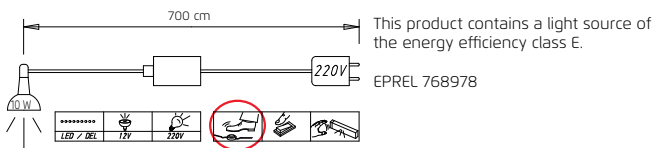

1	COL. CODE	FRONT ▶	COLOUR		COLOUR GLASS	
Carcase colour ▼			Alpine white	Silk grey	Crystal white	Silk grey
Sonoma oak colour	A6W06		A6W16	A6W86	A6W96	
Artisan oak colour	A5W06		A5W16	A5W86	A5W96	
Alpine white	A8W06		A8W16	A8W86	A8W96	
Silk grey	A1W06		A1W16	A1W86	A1W96	

2	Handle strips ▶	CARCASE COLOURS

3	Width in cm	225	225	225	250	250	250
SLIDING DOOR WARD-ROBES	Depth 65 cm						
	Illustration						
Shaded area = Mirror	Description	3-door	3-door, 1 mirror door	3-door, 3 mirror doors	3-door	3-door, 1 mirror door	3-door, 3 mirror doors
	Carcase division (cm)	90|45|90	90|45|90	90|45|90	100|50|100	100|50|100	100|50|100
HEIGHT 197 CM		▼ Art. no. ▼ Price ...			HEIGHT 197 CM		
Colour	without lighting	3107	2107	2108	3109	2109	2110
	with lighting	3L23	2L35	27L3	3L24	2L36	27L4
Colour glass	without lighting	21G3	2253	-	21G4	2254	-
	with lighting	2L53	25L2	-	2L54	25L3	-
HEIGHT 223 CM		▼ Art. no. ▼ Price ...			HEIGHT 223 CM		
Colour	without lighting	4107	5107	5108	4109	5109	5110
	with lighting	4L23	5L35	59LC	4L24	5L36	59LD
Colour glass	without lighting	58G3	524C	-	58G4	524D	-
	with lighting	5L53	56L2	-	5L54	56L3	-
HEIGHT 235 CM		▼ Art. no. ▼ Price ...			HEIGHT 235 CM		
Colour	without lighting	1107	1127	1128	1109	1129	1130
	with lighting	1L23	1L35	16L3	1L24	1L36	16L4
Colour glass	without lighting	13G3	1353	-	13G4	1354	-
	with lighting	1L53	14L2	-	1L54	14L3	-

More widths on the next page.