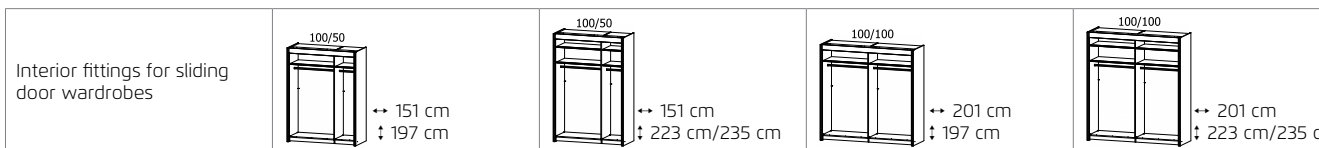

POSITANO

rauch ORANGE +

1	COL. CODE	FRONT ▶	COLOUR		COLOUR GLASS	
Carcase colour ▼			Alpine white	Silk grey	Crystal white	Silk grey
Sonoma oak colour	A6W06		A6W16		A6W86	A6W96
Artisan oak colour	A5W06		A5W16		A5W86	A5W96
Alpine white	A8W06		A8W16		A8W86	A8W96
Silk grey	A1W06		A1W16		A1W86	A1W96

2 Handle strips ▶ CARCASE COLOURS

3	Width in cm	151	151	151	201	201	201
SLIDING DOOR WARD-ROBES	Depth 65 cm						
	Illustration						
	Description	2-door	2-door, 1 mirror door	2-door, 2 mirror doors	2-door	2-door, 1 mirror door	2-door, 2 mirror doors
	Carcase division (cm)	100|50	100|50	100|50	100|100	100|100	100|100
HEIGHT 197 CM		▼ Art. no. ▼ Price ...			HEIGHT 197 CM		
Colour	without lighting	3I01	2I01	2I02	3I05	2I05	2I06
	with lighting	3L21	2L33	27L1	3L22	2L34	27L2
Colour glass	without lighting	21G1	2251	-	21G2	2252	-
	with lighting	2L51	25L0	-	2L52	25L1	-
HEIGHT 223 CM		▼ Art. no. ▼ Price ...			HEIGHT 223 CM		
Colour	without lighting	4I01	5I01	5I02	4I05	5I05	5I06
	with lighting	4L21	5L33	59LA	4L22	5L34	59LB
Colour glass	without lighting	58G1	524A	-	58G2	524B	-
	with lighting	5L51	56L0	-	5L52	56L1	-
HEIGHT 235 CM		▼ Art. no. ▼ Price ...			HEIGHT 235 CM		
Colour	without lighting	1I01	1I21	1I22	1I05	1I25	1I26
	with lighting	1L21	1L33	16L1	1L22	1L34	16L2
Colour glass	without lighting	13G1	1351	-	13G2	1352	-
	with lighting	1L51	14L0	-	1L52	14L1	-

More widths on the next page.