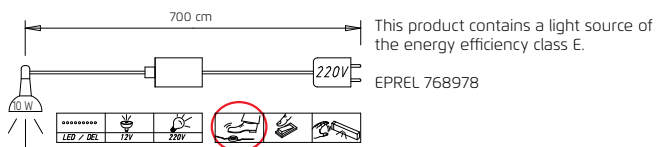

POSITANO

rauch ORANGE +

1	COL. CODE	FRONT ▶	COLOUR		COLOUR GLASS	
Carcase colour ▼			Alpine white	Silk grey	Crystal white	Silk grey
Sonoma oak colour	A6W06		A6W16		A6W86	A6W96
Artisan oak colour	A5W06		A5W16		A5W86	A5W96
Alpine white	A8W06		A8W16		A8W86	A8W96
Silk grey	A1W06		A1W16		A1W86	A1W96

2 Handle strips ▶ CARCASE COLOURS

3	Width in cm	151	151	151	201	201	201
SLIDING DOOR WARD-ROBES	Depth 65 cm						
	Illustration						
	Description	2-door	2-door, 1 mirror door	2-door, 2 mirror doors	2-door	2-door, 1 mirror door	2-door, 2 mirror doors
	Carcase division (cm)	100|50	100|50	100|50	100|100	100|100	100|100
HEIGHT 197 CM		▼ Art. no. ▼ Price ...			HEIGHT 197 CM		
Colour	without lighting	3I01	2I01	2I02	3I05	2I05	2I06
	with lighting	3L21	2L33	27L1	3L22	2L34	27L2
Colour glass	without lighting	21G1	2251	-	21G2	2252	-
	with lighting	2L51	25L0	-	2L52	25L1	-
HEIGHT 223 CM		▼ Art. no. ▼ Price ...			HEIGHT 223 CM		
Colour	without lighting	4I01	5I01	5I02	4I05	5I05	5I06
	with lighting	4L21	5L33	59LA	4L22	5L34	59LB
Colour glass	without lighting	58G1	524A	-	58G2	524B	-
	with lighting	5L51	56L0	-	5L52	56L1	-
HEIGHT 235 CM		▼ Art. no. ▼ Price ...			HEIGHT 235 CM		
Colour	without lighting	1I01	1I21	1I22	1I05	1I25	1I26
	with lighting	1L21	1L33	16L1	1L22	1L34	16L2
Colour glass	without lighting	13G1	1351	-	13G2	1352	-
	with lighting	1L51	14L0	-	1L52	14L1	-

More widths on the next page.