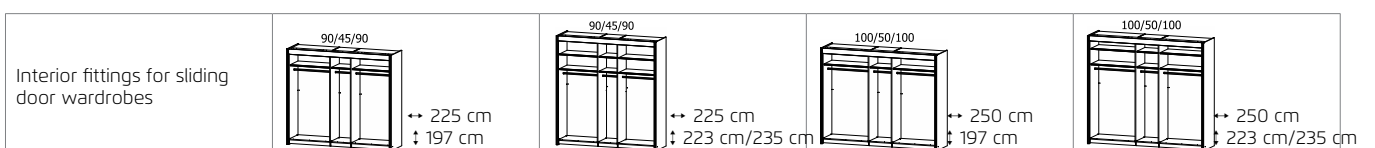

1	COL. CODE	FRONT ▶	COLOUR		COLOUR GLASS	
Carcase colour ▼			Alpine white	Silk grey	Crystal white	Silk grey
Sonoma oak colour	A6W06		A6W16	A6W86	A6W96	
Artisan oak colour	A5W06		A5W16	A5W86	A5W96	
Alpine white	A8W06		A8W16	A8W86	A8W96	
Silk grey	A1W06		A1W16	A1W86	A1W96	

2	Handle strips ▶	CARCASE COLOURS

3	Width in cm	225	225	225	250	250	250
SLIDING DOOR WARD-ROBES	Depth 65 cm						
	Illustration						
Shaded area = Mirror	Description	3-door	3-door, 1 mirror door	3-door, 3 mirror doors	3-door	3-door, 1 mirror door	3-door, 3 mirror doors
	Carcase division (cm)	90|45|90	90|45|90	90|45|90	100|50|100	100|50|100	100|50|100
HEIGHT 197 CM		▼ Art. no. ▼ Price ...			HEIGHT 197 CM		
Colour	without lighting	3107	2107	2108	3109	2109	2110
	with lighting	3L23	2L35	27L3	3L24	2L36	27L4
Colour glass	without lighting	21G3	2253	-	21G4	2254	-
	with lighting	2L53	25L2	-	2L54	25L3	-
HEIGHT 223 CM		▼ Art. no. ▼ Price ...			HEIGHT 223 CM		
Colour	without lighting	4107	5107	5108	4109	5109	5110
	with lighting	4L23	5L35	59LC	4L24	5L36	59LD
Colour glass	without lighting	58G3	524C	-	58G4	524D	-
	with lighting	5L53	56L2	-	5L54	56L3	-
HEIGHT 235 CM		▼ Art. no. ▼ Price ...			HEIGHT 235 CM		
Colour	without lighting	1107	1127	1128	1109	1129	1130
	with lighting	1L23	1L35	16L3	1L24	1L36	16L4
Colour glass	without lighting	13G3	1353	-	13G4	1354	-
	with lighting	1L53	14L2	-	1L54	14L3	-

More widths on the next page.