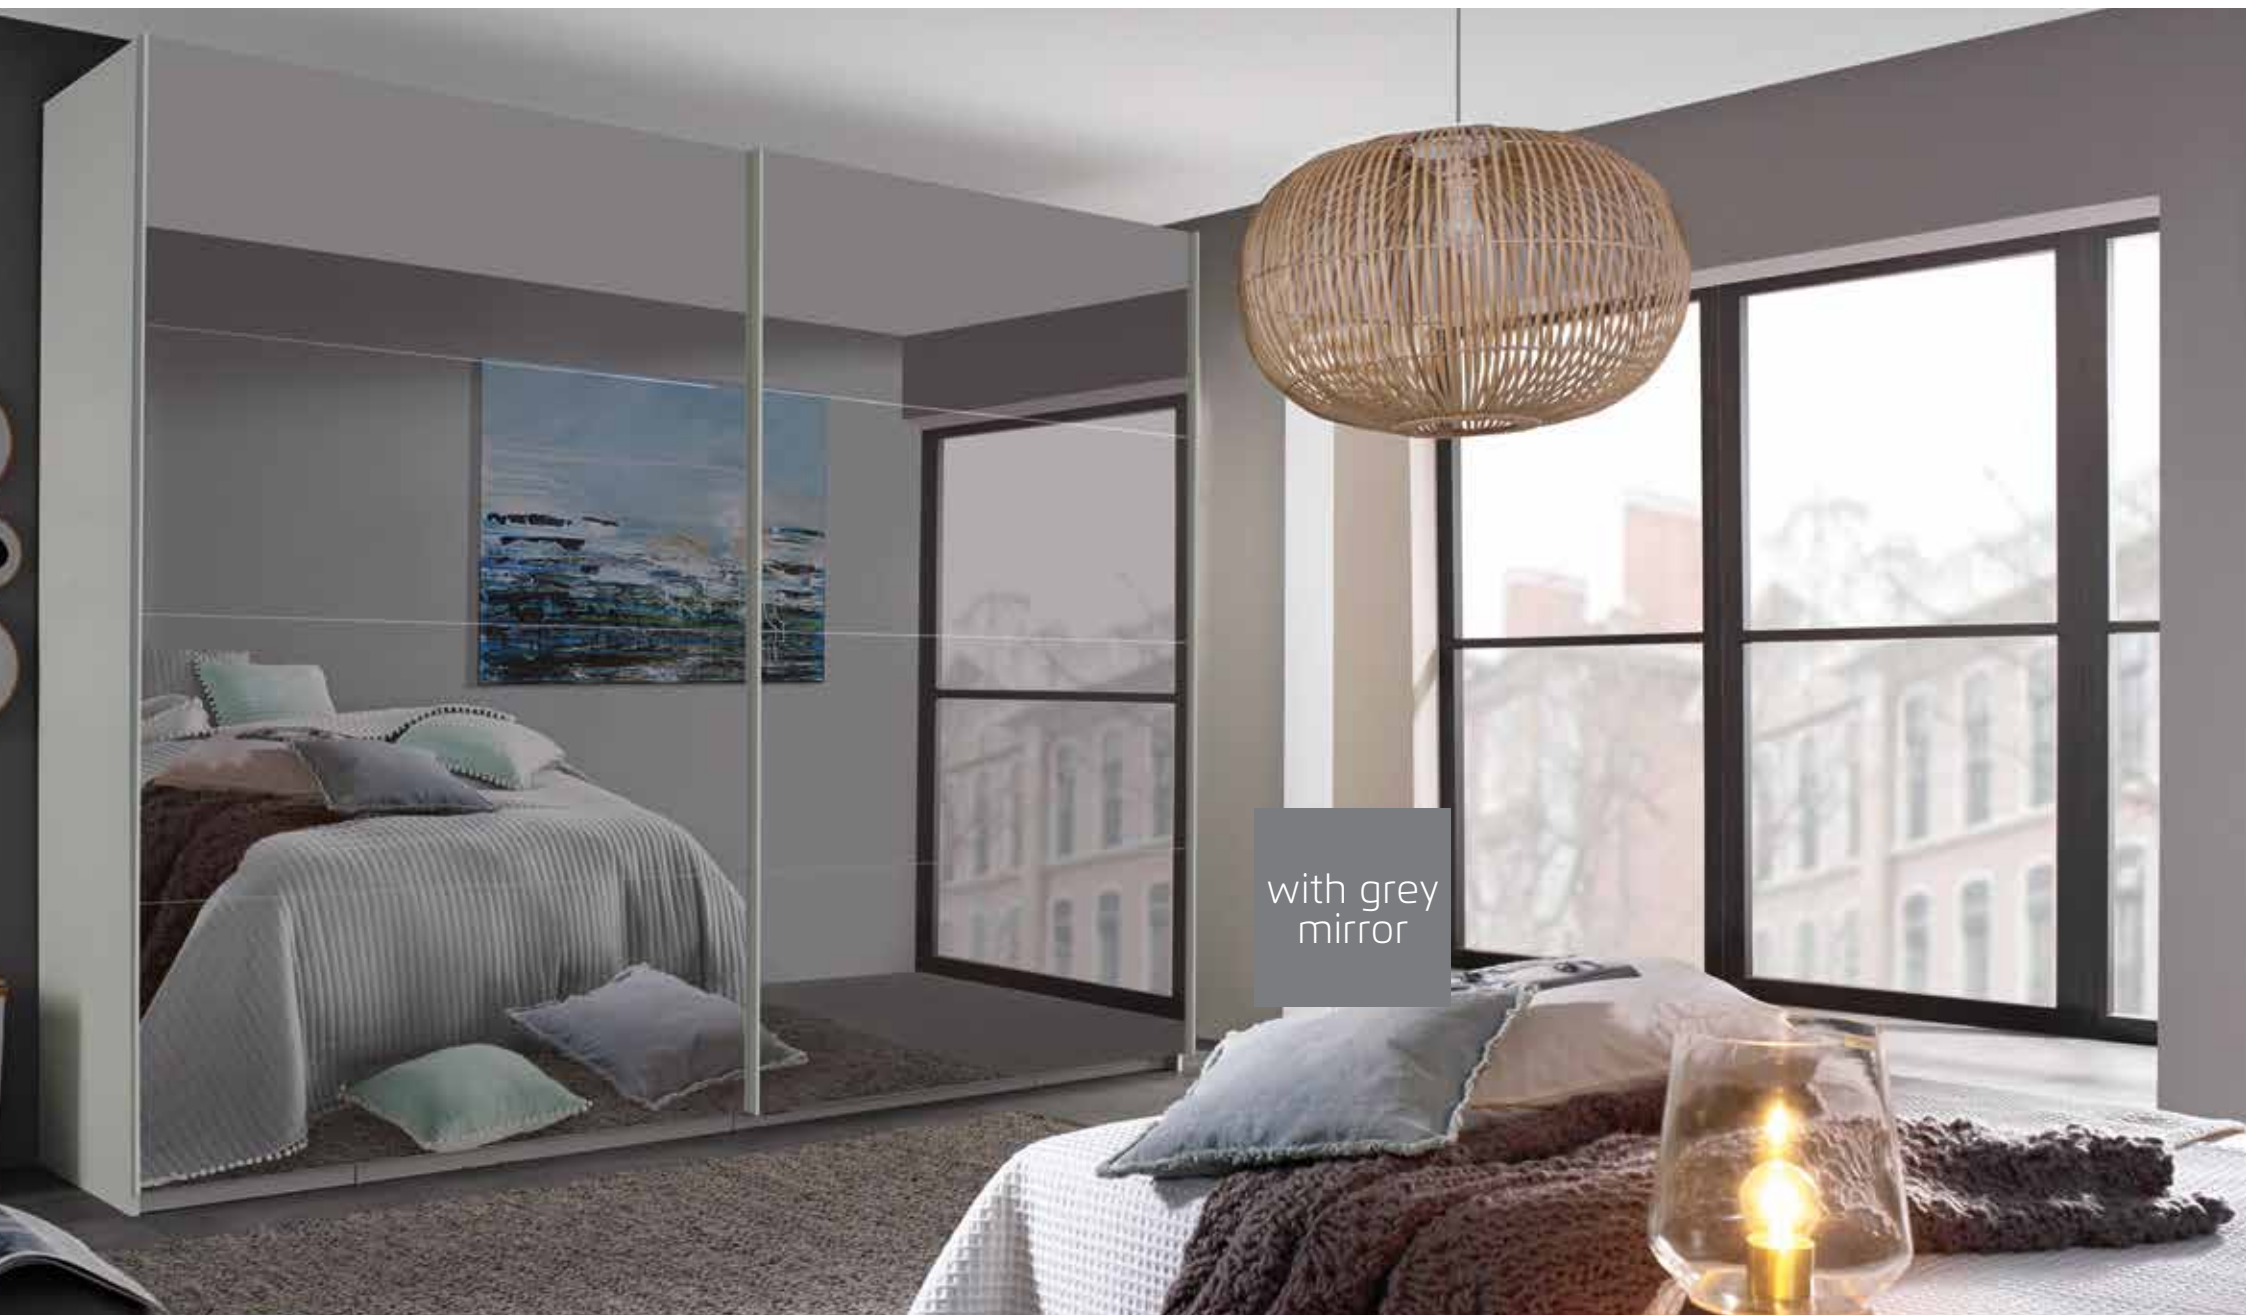

FILO

rauch ORANGE +

rauch
ORANGE

with grey
mirror

Front / Carcase	Colour code
Alpine white	A966K
Silk grey	A166K
Graphite	A766K

Alpine white

Silk grey

Graphite