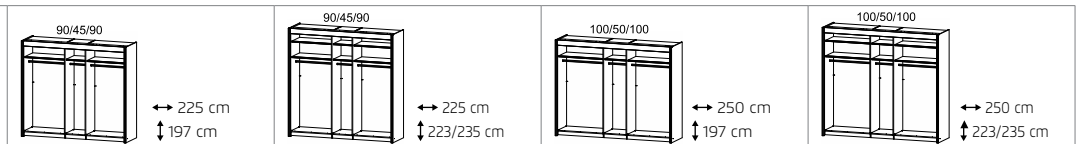

1	COL. CODE	FRONT VARIATION ▶	COLOUR		COLOUR GLASS	
	CARCASE COLOUR ▼		Alpine white	Silk grey	Crystal white	Silk grey
	Sonoma oak colour		A6W00	A6W10	A6W80	A6W90
	Artisan oak colour		A5W00	A5W10	A5W80	A5W90
	Alpine white		A8W00	A8W10	A8W80	A8W90
	Silk grey		A1W00	A1W10	A1W80	A1W90

2 HANDLE STRIPS ▶ CARCASE COLOUR

3	Width in cm	225	225	225	250	250	250
SLIDING DOOR ROBES Shaded area = Mirror	Depth 65 cm						
	Description	3-door	3-door, 1 mirror door	3-door, 3 mirror doors	3-door	3-door, 1 mirror door	3-door, 3 mirror doors
	Carcase division (cm)	90|45|90	90|45|90	90|45|90	100|50|100	100|50|100	100|50|100
	HEIGHT 197 CM	▼ Art. no. ▼ Price			HEIGHT 197 CM		
Colour	without lighting	3107	2107	2108	3109	2109	2110
	with lighting	3L23	2L35	27L3	3L24	2L36	27L4
Colour glass	without lighting	21G3	2253	- -	21G4	2254	- -
	with lighting	2L53	25L2	- -	2L54	25L3	- -
HEIGHT 223 CM	▼ Art. no.			HEIGHT 223 CM			
Colour	without lighting	4107	5107	5108	4109	5109	5110
	with lighting	4L23	5L35	59LC	4L24	5L36	59LD
Colour glass	without lighting	58G3	524C	- -	58G4	524D	- -
	with lighting	5L53	56L2	- -	5L54	56L3	- -
HEIGHT 235 CM	▼ Art. no.			HEIGHT 235 CM			
Colour	without lighting	1107	1127	1128	1109	1129	1130
	with lighting	1L23	1L35	16L3	1L24	1L36	16L4
Colour glass	without lighting	13G3	1353	- -	13G4	1354	- -
	with lighting	1L53	14L2	- -	1L54	14L3	- -

This product contains a light source of the energy efficiency class E.

EPREL 768978

Interior for sliding door robes