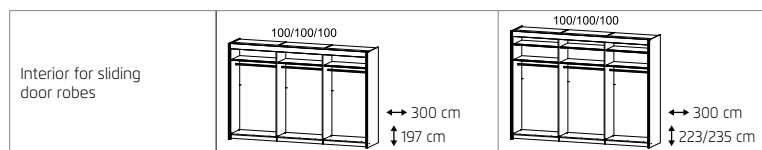

2 HANDLE STRIPS ▶ CARCASE COLOUR

3	Width in cm	225	225	225	250	250	250
SLIDING DOOR ROBES Shaded area = Mirror	Depth 65 cm						
	Description	3-door	3-door, 1 mirror door	3-door, 3 mirror doors	3-door	3-door, 1 mirror door	3-door, 3 mirror doors
	Carcase division (cm)	90 45 90	90 45 90	90 45 90	100 50 100	100 50 100	100 50 100
	HEIGHT 197 CM	▼ Art. no. ▼ Price 			HEIGHT 197 CM		
Colour	without lighting	3107	2107	2108	3109	2109	2110
	with lighting	3L23	2L35	27L3	3L24	2L36	27L4
Colour glass	without lighting	21G3	2253	- -	21G4	2254	- -
	with lighting	2L53	25L2	- -	2L54	25L3	- -
HEIGHT 223 CM	▼ Art. no. 			HEIGHT 223 CM			
Colour	without lighting	4107	5107	5108	4109	5109	5110
	with lighting	4L23	5L35	59LC	4L24	5L36	59LD
Colour glass	without lighting	58G3	524C	- -	58G4	524D	- -
	with lighting	5L53	56L2	- -	5L54	56L3	- -
HEIGHT 235 CM	▼ Art. no. 			HEIGHT 235 CM			
Colour	without lighting	1107	1127	1128	1109	1129	1130
	with lighting	1L23	1L35	16L3	1L24	1L36	16L4
Colour glass	without lighting	13G3	1353	- -	13G4	1354	- -
	with lighting	1L53	14L2	- -	1L54	14L3	- -

2	HANDLE STRIPS ▶	CARCASE COLOUR
---	-----------------	----------------

3	Width in cm	300	300	300					
SLIDING DOOR ROBES	Depth 65 cm								
	Description	3-door	3-door, 1 mirror door	3-door, 3 mirror doors					
	Carcase division (cm)	100 100 100	100 100 100	100 100 100					
		▼ Art. no. ▼ Price 			HEIGHT 197 CM				
Colour	without lighting	3I13	2I13	2I14					
	with lighting	3L25	2L37	27L5					
Colour glass	without lighting	21G5	2255	-	-				
	with lighting	2L65	25L4	-	-				
		▼ Art. no. ...			HEIGHT 223 CM				
Colour	without lighting	4I13	5I13	5I14					
	with lighting	4L25	5L37	59LF					
Colour glass	without lighting	58G5	524F	-	-				
	with lighting	5L65	56L4	-	-				
		▼ Art. no. ...			HEIGHT 235 CM				
Colour	without lighting	1I13	1I33	1I34					
	with lighting	1L25	1L37	16L5					
Colour glass	without lighting	13G5	1355	-	-				
	with lighting	1L65	14L4	-	-				