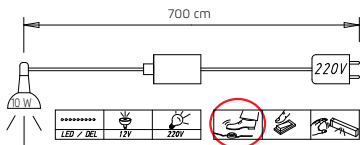

2	HANDLE STRIPS ▶	CARCASE COLOUR
---	-----------------	----------------

3	Width in cm	151	151	151	201	201	201
SLIDING DOOR ROBES	Depth 65 cm						
	Drawing						
	Description	2-door	2-door, 1 mirror door	2-door, 2 mirror doors	2-door	2-door, 1 mirror door	2-door, 2 mirror doors
	Carcase division (cm)	100 50	100 50	100 50	100 100	100 100	100 100
HEIGHT 197 CM		▼ Art. no. ▼ Price			HEIGHT 197 CM		
Colour	without lighting	3I01 366,76	2I01 397,42	2I02 437,40	3I05 397,43	2I05 443,49	2I06 473,99
	with lighting	3L21 437,23	2L33 466,33	27L1 506,31	3L22 489,48	2L34 535,44	27L2 566,22
Colour glass	without lighting	2I01 483,41	2251 468,08	-	2I02 520,29	2252 498,70	-
	with lighting	2L51 552,25	25L0 537,00	-	2L52 612,19	25L1 590,79	-
HEIGHT 223 CM		▼ Art. no. ▼ Price			HEIGHT 223 CM		
Colour	without lighting	4I01 382,08	5I01 421,96	5I02 458,73	4I05 412,87	5I05 459,01	5I06 504,76
	with lighting	4L21 452,63	5L33 491,04	59LA 527,91	4L22 504,70	5L34 550,87	59LB 596,88
Colour glass	without lighting	58G1 504,81	524A 489,41	-	58G2 535,48	524B 520,19	-
	with lighting	5L51 573,84	56L0 560,09	-	5L52 627,58	56L1 612,13	-
HEIGHT 235 CM		▼ Art. no. ▼ Price			HEIGHT 235 CM		
Colour	without lighting	1I01 412,66	1I21 452,49	1I22 489,34	1I05 452,52	1I25 489,50	1I26 535,52
	with lighting	1L21 481,72	1L33 521,75	16L1 558,55	1L22 544,62	1L34 581,41	16L2 627,71
Colour glass	without lighting	13G1 544,76	1351 520,14	-	13G2 581,53	1352 559,90	-
	with lighting	1L51 613,81	14L0 590,69	-	1L52 673,64	14L1 652,10	-