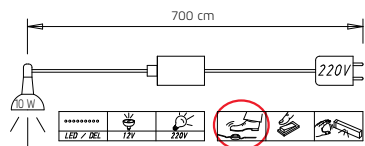

2 HANDLE STRIPS ▶ CARCASE COLOUR

3	Width in cm	225	225	225	250	250	250
SLIDING DOOR ROBES Shaded area = Mirror	Depth 65 cm						
	Description	3-door	3-door, 1 mirror door	3-door, 3 mirror doors	3-door	3-door, 1 mirror door	3-door, 3 mirror doors
	Carcase division (cm)	90 45 90	90 45 90	90 45 90	100 50 100	100 50 100	100 50 100
	HEIGHT 197 CM	▼ Art. no. ▼ Price 			HEIGHT 197 CM		
Colour	without lighting	3107	2107	2108	3109	2109	2110
	with lighting	3L23	2L35	27L3	3L24	2L36	27L4
Colour glass	without lighting	21G3	2253	- -	21G4	2254	- -
	with lighting	2L53	25L2	- -	2L54	25L3	- -
HEIGHT 223 CM	▼ Art. no. 			HEIGHT 223 CM			
Colour	without lighting	4107	5107	5108	4109	5109	5110
	with lighting	4L23	5L35	59LC	4L24	5L36	59LD
Colour glass	without lighting	58G3	524C	- -	58G4	524D	- -
	with lighting	5L53	56L2	- -	5L54	56L3	- -
HEIGHT 235 CM	▼ Art. no. 			HEIGHT 235 CM			
Colour	without lighting	1107	1127	1128	1109	1129	1130
	with lighting	1L23	1L35	16L3	1L24	1L36	16L4
Colour glass	without lighting	13G3	1353	- -	13G4	1354	- -
	with lighting	1L53	14L2	- -	1L54	14L3	- -