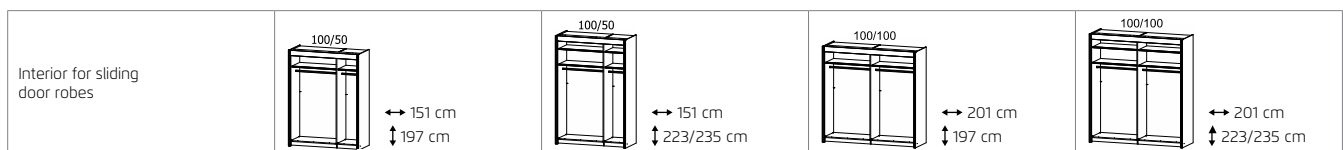

This product contains a light source of the energy efficiency class E.

EPREL 768978