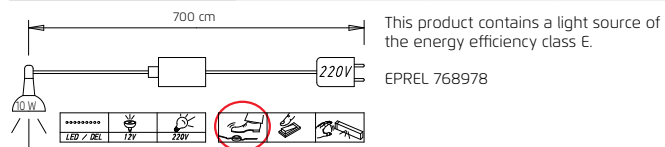

2	HANDLE STRIPS ▶	CARCASE COLOUR
---	-----------------	----------------

3	Width in cm	300	300	300					
SLIDING DOOR ROBES	Depth 65 cm								
	Description	3-door	3-door, 1 mirror door	3-door, 3 mirror doors					
	Carcase division (cm)	100 100 100	100 100 100	100 100 100					
		▼ Art. no. ▼ Price 			HEIGHT 197 CM				
Colour	without lighting	3I13	2I13	2I14					
	with lighting	3L25	2L37	27L5					
Colour glass	without lighting	21G5	2255	-	-				
	with lighting	2L65	25L4	-	-				
		▼ Art. no. ...			HEIGHT 223 CM				
Colour	without lighting	4I13	5I13	5I14					
	with lighting	4L25	5L37	59LF					
Colour glass	without lighting	58G5	524F	-	-				
	with lighting	5L65	56L4	-	-				
		▼ Art. no. ...			HEIGHT 235 CM				
Colour	without lighting	1I13	1I33	1I34					
	with lighting	1L25	1L37	16L5					
Colour glass	without lighting	13G5	1355	-	-				
	with lighting	1L65	14L4	-	-				