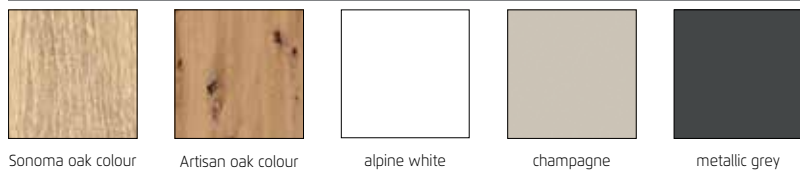

BELLUNO

rauch ORANGE

rauch
ORANGE

HOME DELIVERY
AVAILABLE

rauch ORANGE

Front/Carcase colours:

Front colours:

■ For extras see **rauch ORANGE EXTRAS SLIDING** on pages 232-241.

Col. code	Front ▶	COLOUR	HIGH POLISH		GLASS		
Carcase colour ▼		carcase coloured	white	effect grey	crystal white	champagne	basalt
Sonoma oak colour		AD153	---	---	---	---	---
Artisan oak colour		AG332	---	---	---	---	---
alpine white		AD129	AG434	---	AG447	---	---
champagne		AG453	---	---	---	AG498	---
metallic grey		AD156	---	AG435	---	---	AG449