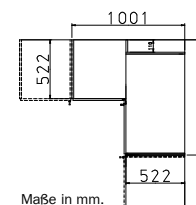

Space required for corner-robe 90°:

■ For extras, see **rauch ORANGE EXTRAS HINGED**.