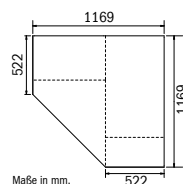

COL. CODE	FRONT ▶	COLOUR				HIGH POLISH	
CARCASE COLOURS ▼		Carcase coloured, aluminium-coloured handles	Carcase coloured, metallic grey handles	alpine white, aluminium-coloured handles	alpine white, metallic grey handles	white, aluminium-coloured handles	white, metallic grey handles
Sonoma oak colour	AD184	AL01G	AD186	AL11G	AD189	AL21G	
Artisan oak colour	AD561	AL04G	AD562	AL14G	AD563	AL24G	
alpine white	AD183	AL00G	AD183	AL00G	AD188	AL20G	
champagne	AD368	AL05G	AD369	AL15G	AD399	AL25G	
metallic grey	AD185	AL02G	AD187	AL12G	AD190	AL22G	

HANDLES ▶	ALUMINIUM COLOUR	METALLIC GREY

CORNER WARDROBES	Width in cm	117	117	100	100
	Illustration				
	Name	hinged door corner robe	hinged door corner robe	hinged door corner robe	hinged door corner robe
	Dimensions (W/D)	↔117 cm ↗117 cm	↔117 cm ↗117 cm	↔100 cm ↗102 cm	↔100 cm ↗102 cm
HEIGHT 210 CM	▼ Art. no.	▼ Price	...	HEIGHT 210 CM	
Colour	4092		5093	4062	5062
high polish	40L9		---	40L7	---
HEIGHT 229 CM	▼ Art. no.	▼ Price	...	HEIGHT 229 CM	
Colour	17D6		18S6	17D7	18S7
high polish	17L6		18S6	17L7	18S7

Space required for corner-robe 45°: