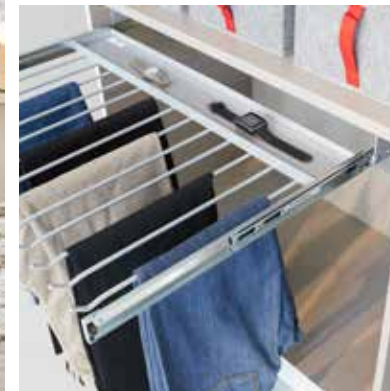

EXTRAS HINGED

rauch ORANGE

for hinged/folding-door robes unit
width 45, 67.5, 90, 112.5 cm

Colour	Colour code
Texline (natural-colour linen look)	A0033