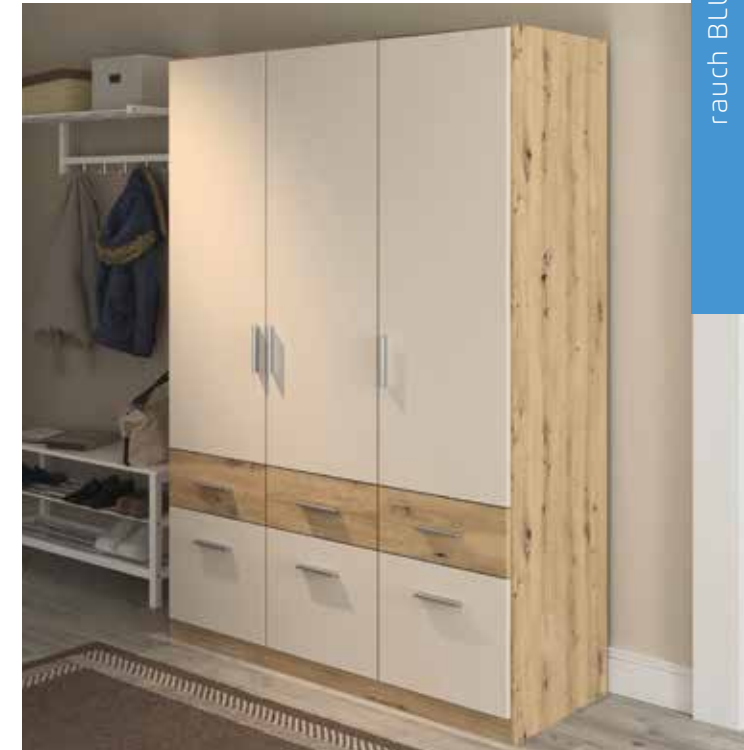

CELLE-SUPER

rauch BLUE

rauch
BLUE

Front colours:

Alpine white

Champagne

Metallic grey

Carcase and accent colours: