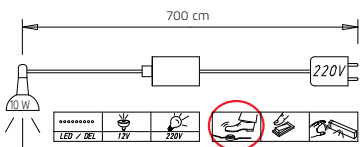

2	HANDLE STRIPS ▶	CARCASE COLOUR
---	-----------------	----------------

3	Width in cm	300	300	300					
SLIDING DOOR ROBES	Depth 65 cm								
	Drawing								
	Description	3-door	3-door, 1 mirror door	3-door, 3 mirror doors					
	Carcase division (cm)	100 100 100	100 100 100	100 100 100					
HEIGHT 197 CM		▼ Art. no.	▼ Price	HEIGHT 197 CM			
Colour	without lighting	3I13		2I13		2I14			
	with lighting	3L25		2L37		27L5			
Colour glass	without lighting	2I65		2255		-	-		
	with lighting	2L65		25L4		-	-		
HEIGHT 223 CM		▼ Art. no.	▼ Price	HEIGHT 223 CM			
Colour	without lighting	4I13		5I13		5I14			
	with lighting	4L25		5L37		59LF			
Colour glass	without lighting	58G5		524F		-	-		
	with lighting	5L65		56L4		-	-		
HEIGHT 235 CM		▼ Art. no.	▼ Price	HEIGHT 235 CM			
Colour	without lighting	1I13		1I33		1I34			
	with lighting	1L25		1L37		16L5			
Colour glass	without lighting	13G5		1355		-	-		
	with lighting	1L65		14L4		-	-		