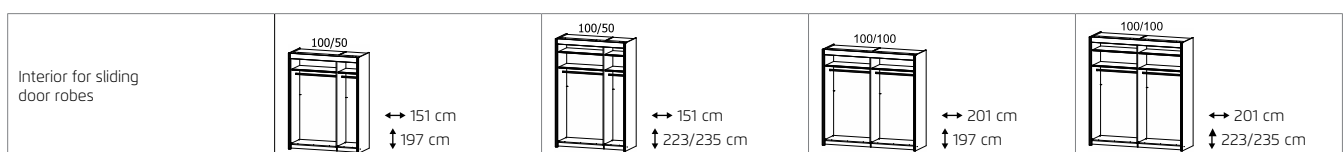

This product contains a light source of the energy efficiency class E.
EPREL 768978