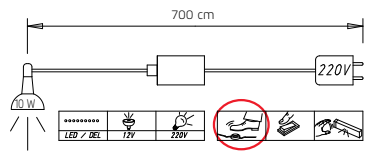

2	HANDLE STRIPS ▶	CARCASE COLOUR
---	-----------------	----------------

3	Width in cm	151	151	151	201	201	201
SLIDING DOOR ROBES	Depth 65 cm						
	Drawing						
	Description	2-door	2-door, 1 mirror door	2-door, 2 mirror doors	2-door	2-door, 1 mirror door	2-door, 2 mirror doors
	Carcase division (cm)	100 50	100 50	100 50	100 100	100 100	100 100
HEIGHT 197 CM		▼ Art. no. ▼ Price ...			HEIGHT 197 CM		
Colour	without lighting	3I01	2I01	2I02	3I05	2I05	2I06
	with lighting	3L21	2L33	27L1	3L22	2L34	27L2
Colour glass	without lighting	2I01	2251	-	2I02	2252	-
	with lighting	2L51	25L0	-	2L52	25L1	-
HEIGHT 223 CM		▼ Art. no. ▼ Price ...			HEIGHT 223 CM		
Colour	without lighting	4I01	5I01	5I02	4I05	5I05	5I06
	with lighting	4L21	5L33	59LA	4L22	5L34	59LB
Colour glass	without lighting	58G1	524A	-	58G2	524B	-
	with lighting	5L51	56L0	-	5L52	56L1	-
HEIGHT 235 CM		▼ Art. no. ▼ Price ...			HEIGHT 235 CM		
Colour	without lighting	1I01	1I21	1I22	1I05	1I25	1I26
	with lighting	1L21	1L33	16L1	1L22	1L34	16L2
Colour glass	without lighting	13G1	1351	-	13G2	1352	-
	with lighting	1L51	14L0	-	1L52	14L1	-