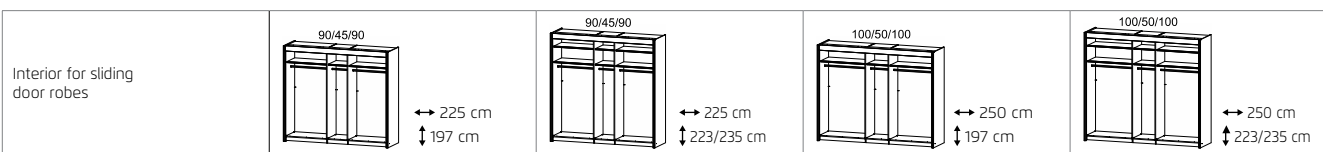

1	COL. CODE	FRONT VARIATION ▶	COLOUR		COLOUR GLASS	
	CARCASE COLOUR ▼		Alpine white	Silk grey	Crystal white	Silk grey
	Sonoma oak colour		A6W03	A6W13	A6W83	A6W93
	Artisan oak colour		A5W03	A5W13	A5W83	A5W93
	Alpine white		A8W03	A8W13	A8W83	A8W93
	Silk grey		A1W03	A1W13	A1W83	A1W93

2 HANDLE STRIPS ▶ CARCASE COLOUR

3	Width in cm	225	225	225	250	250	250
SLIDING DOOR ROBES	Depth 65 cm						
	Drawing						
	Description	3-door	3-door, 1 mirror door	3-door, 3 mirror doors	3-door	3-door, 1 mirror door	3-door, 3 mirror doors
	Carcase division (cm)	90|45|90	90|45|90	90|45|90	100|50|100	100|50|100	100|50|100
	HEIGHT 197 CM	▼ Art. no. ▼ Price			HEIGHT 197 CM		
Colour	without lighting	3107	2107	2108	3109	2109	2110
	with lighting	3L23	2L35	27L3	3L24	2L36	27L4
Colour glass	without lighting	21G3	2253	- -	21G4	2254	- -
	with lighting	2L53	25L2	- -	2L54	25L3	- -
	HEIGHT 223 CM	▼ Art. no. ▼ Price			HEIGHT 223 CM		
Colour	without lighting	4107	5107	5108	4109	5109	5110
	with lighting	4L23	5L35	59LC	4L24	5L36	59LD
Colour glass	without lighting	58G3	524C	- -	58G4	524D	- -
	with lighting	5L53	56L2	- -	5L54	56L3	- -
	HEIGHT 235 CM	▼ Art. no. ▼ Price			HEIGHT 235 CM		
Colour	without lighting	1107	1127	1128	1109	1129	1130
	with lighting	1L23	1L35	16L3	1L24	1L36	16L4
Colour glass	without lighting	13G3	1353	- -	13G4	1354	- -
	with lighting	1L53	14L2	- -	1L54	14L3	- -

This product contains a light source of the energy efficiency class E.

EPREL 768978