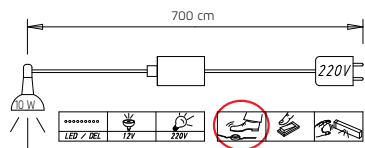

1	COL. CODE	FRONT VARIATION ▶	COLOUR		COLOUR GLASS	
	CARCASE COLOUR ▼		Alpine white	Silk grey	Crystal white	Silk grey
	Sonoma oak colour		A6W03	A6W13	A6W83	A6W93
	Artisan oak colour		A5W03	A5W13	A5W83	A5W93
	Alpine white		A8W03	A8W13	A8W83	A8W93
	Silk grey		A1W03	A1W13	A1W83	A1W93

2 HANDLE STRIPS ▶ CARCASE COLOUR

3	Width in cm	225	225	225	250	250	250
SLIDING DOOR ROBES	Depth 65 cm						
	Drawing						
	Description	3-door	3-door, 1 mirror door	3-door, 3 mirror doors	3-door	3-door, 1 mirror door	3-door, 3 mirror doors
	Carcase division (cm)	90|45|90	90|45|90	90|45|90	100|50|100	100|50|100	100|50|100
	HEIGHT 197 CM	▼ Art. no. ▼ Price			HEIGHT 197 CM		
Colour	without lighting	3107	2107	2108	3109	2109	2110
	with lighting	3L23	2L35	27L3	3L24	2L36	27L4
Colour glass	without lighting	21G3	2253	- -	21G4	2254	- -
	with lighting	2L53	25L2	- -	2L54	25L3	- -
	HEIGHT 223 CM	▼ Art. no. ▼ Price			HEIGHT 223 CM		
Colour	without lighting	4107	5107	5108	4109	5109	5110
	with lighting	4L23	5L35	59LC	4L24	5L36	59LD
Colour glass	without lighting	58G3	524C	- -	58G4	524D	- -
	with lighting	5L53	56L2	- -	5L54	56L3	- -
	HEIGHT 235 CM	▼ Art. no. ▼ Price			HEIGHT 235 CM		
Colour	without lighting	1107	1127	1128	1109	1129	1130
	with lighting	1L23	1L35	16L3	1L24	1L36	16L4
Colour glass	without lighting	13G3	1353	- -	13G4	1354	- -
	with lighting	1L53	14L2	- -	1L54	14L3	- -

This product contains a light source of the energy efficiency class E.

EPREL 768978