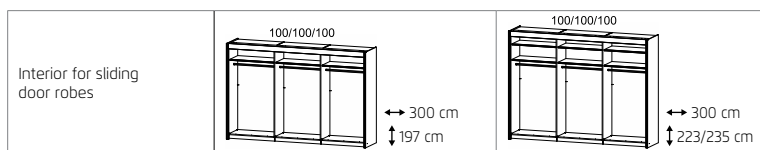

RAVELLO

rauch ORANGE +

1	COL. CODE	FRONT VARIATION ▶	COLOUR		COLOUR GLASS	
	CARCASE COLOUR ▼		Alpine white	Silk grey	Crystal white	Silk grey
	Sonoma oak colour		A6W03	A6W13	A6W83	A6W93
	Artisan oak colour		A5W03	A5W13	A5W83	A5W93
	Alpine white		A8W03	A8W13	A8W83	A8W93
	Silk grey		A1W03	A1W13	A1W83	A1W93

2	HANDLE STRIPS ▶	CARCASE COLOUR

3	Width in cm	300	300	300					
SLIDING DOOR ROBES	Depth 65 cm								
	Drawing								
	Description	3-door	3-door, 1 mirror door	3-door, 3 mirror doors					
	Carcase division (cm)	100|100|100	100|100|100	100|100|100					
HEIGHT 197 CM		▼ Art. no.	▼ Price	...	...	HEIGHT 197 CM			
Colour	without lighting	3I13		2I13		2I14			
	with lighting	3L25		2L37		27L5			
Colour glass	without lighting	2I65		2255		-	-		
	with lighting	2L65		25L4		-	-		
HEIGHT 223 CM		▼ Art. no.	▼ Price	...	...	HEIGHT 223 CM			
Colour	without lighting	4I13		5I13		5I14			
	with lighting	4L25		5L37		59LF			
Colour glass	without lighting	58G5		524F		-	-		
	with lighting	5L65		56L4		-	-		
HEIGHT 235 CM		▼ Art. no.	▼ Price	...	...	HEIGHT 235 CM			
Colour	without lighting	1I13		1I33		1I34			
	with lighting	1L25		1L37		16L5			
Colour glass	without lighting	13G5		1355		-	-		
	with lighting	1L65		14L4		-	-		

This product contains a light source of the energy efficiency class E.

EPREL 768978