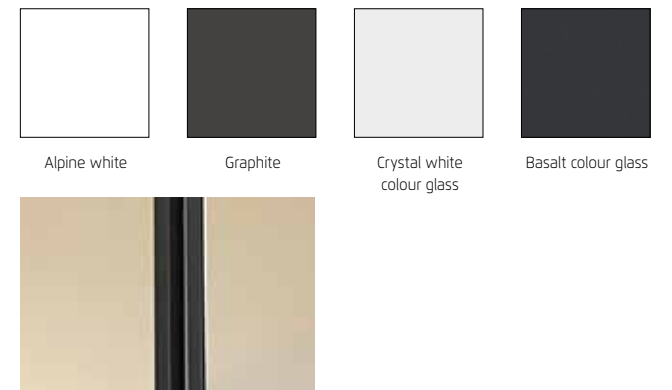

KAMEO

rauch ORANGE +

rauch
ORANGE

Carcase/Front/Application	Colour code
Alpine white/Mirror	AV186
Alpine white/Crystal white colour glass	AV187
Graphite/Mirror	AV188
Graphite/Basalt colour glass	AV189

For extras see **rauch ORANGE + EXTRAS a)** on pages 214-225.

Supplier: Rauch Möbelwerke GmbH

KAMEO

rauch ORANGE +

Carcase/Front/Application	Colour code
Alpine white/Mirror	AV186
Alpine white/Crystal white colour glass	AV187
Graphite/Mirror	AV188
Graphite/Basalt colour glass	AV189

For extras see **rauch ORANGE + EXTRAS a)** on pages 214-225.

COL. CODE	FRONT ▶	Colour	COLOUR GLASS	
Carcase colour ▼		Carcase coloured	Crystal white	Basalt
Alpine white		A010C	A011C	-
Graphite		A034E	-	A037E