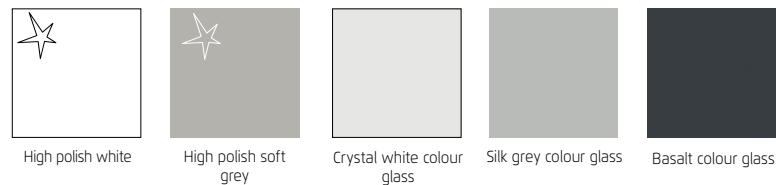

ALDONO-DELUXE

Matching pieces: Colour finish, high polish or colour glass

9 handle variants: aluminium or chrome colour, alpine white, silk grey or graphite

Feet: Aluminium colour

Drawers: With base rail, cushioned self-closing mechanism

Very easy to plan using:

Front/Carcase:

Front:

Handle variants: