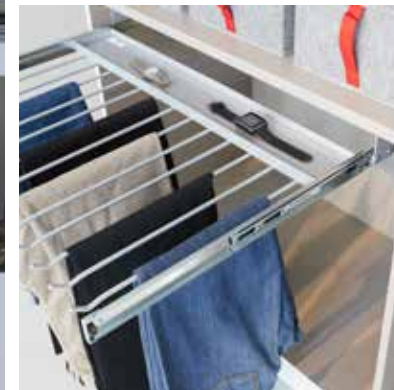

Colour	Colour code
Texline (natural-colour linen look)	A0033