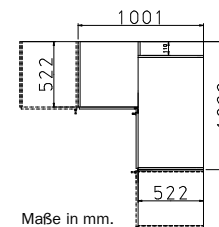

Space required for corner-robe 90°:

■ For extras, see [rauch ORANGE EXTRAS HINGED](#).