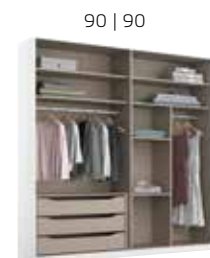

Interior views:

↔181 cm †210 cm ↗54 cm