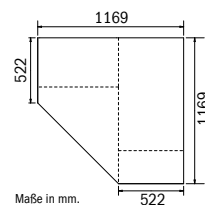

COL. CODE	FRONT ▶	COLOUR		HIGH POLISH
CARCASE COLOURS ▼		carcase coloured	alpine white	white
alpine white		AD183	AD183	AD188
silk grey		AD524	AD525	AD526
metallic grey		AD185	AD187	AD190
Sonoma oak colour		AD184	AD186	AD189
Artisan oak colour		AD561	AD562	AD563

HANDLES ▶ ALUMINIUM COLOUR

CORNER WARDROBES	Width in cm	117	117	100	100	
	Drawing					
Name	hinged door corner robe		hinged door corner robe		hinged door corner robe	
Name	2-door		2-door, 2 mirror doors		2-door	
Dimensions (W/D)	↔117 cm ↗117 cm		↔117 cm ↗117 cm		↔100 cm ↗102 cm	
HEIGHT 210 CM	▼ Art. no.	▼ Price	...		HEIGHT 210 CM	
colour	4092		5093		4062	5062
high polish	40L9		---		40L7	---
HEIGHT 229 CM	▼ Art. no.	▼ Price	...		HEIGHT 229 CM	
colour	17D6		18S6		17D7	18S7
high polish	17L6		18S6		17L7	18S7

Space required for corner-robe 45°: