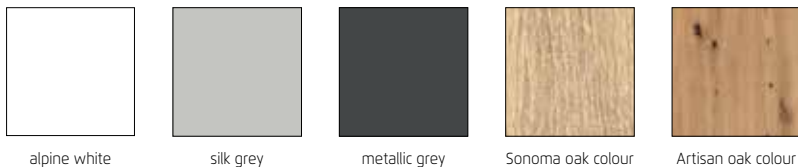

ALABAMA

rauch ORANGE

rauch
ORANGE

Carcase colours:

alpine white silk grey metallic grey Sonoma oak colour Artisan oak colour

Front colours:

alpine white silk grey metallic grey Sonoma oak colour Artisan oak colour high polish white

▪ For extras, see **rauch ORANGE EXTRAS HINGED** on pages 234-242.

ALABAMA

rauch ORANGE

COL. CODE	FRONT ▶	COLOUR		HIGH POLISH
CARCASE COLOURS ▼		carcase coloured	alpine white	white
alpine white		AD183	AD183	AD188
silk grey		AD524	AD525	AD526
metallic grey		AD185	AD187	AD190
Sonoma oak colour		AD184	AD186	AD189
Artisan oak colour		AD561	AD562	AD563