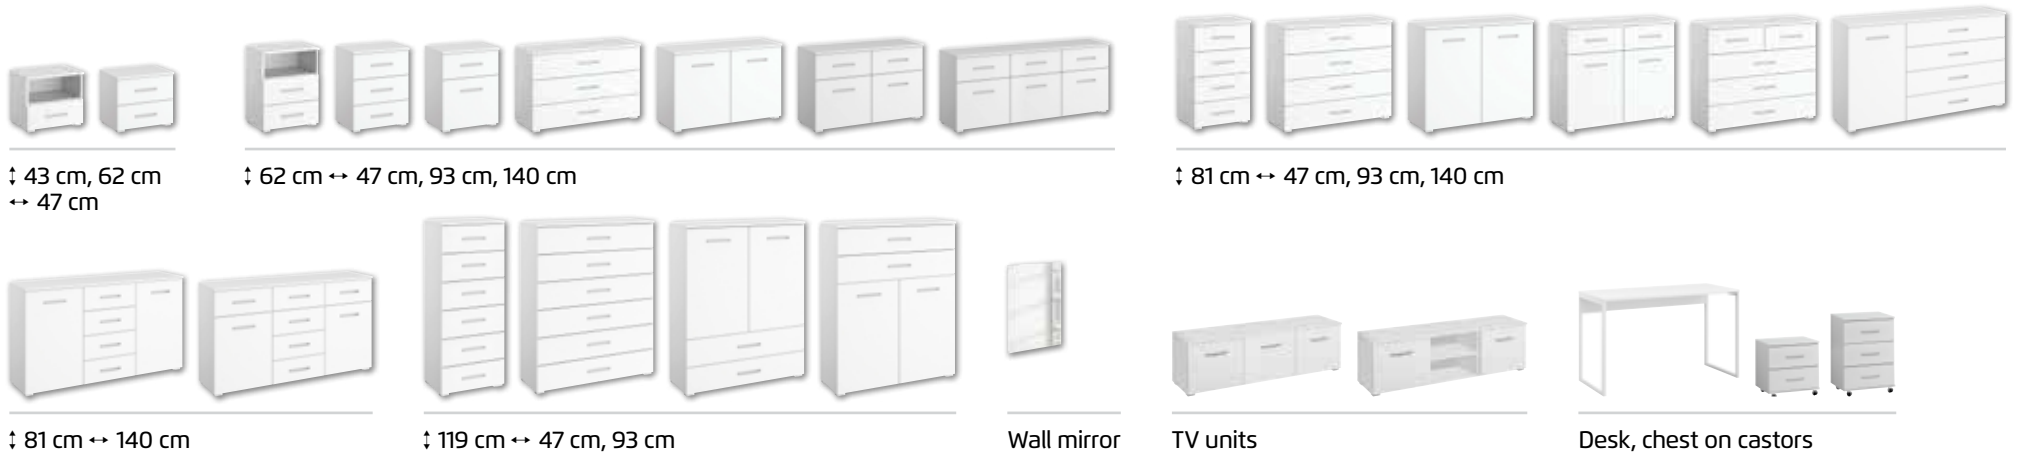

• Bedside tables, chests, desks and chests on castors

↓ 43 cm, 62 cm
↔ 47 cm

↓ 62 cm ↔ 47 cm, 93 cm, 140 cm

↓ 81 cm ↔ 47 cm, 93 cm, 140 cm

↓ 81 cm ↔ 140 cm

↓ 119 cm ↔ 47 cm, 93 cm

Wall mirror

TV units

Desk, chest on castors

All drawers with cushioned self-closing mechanism.