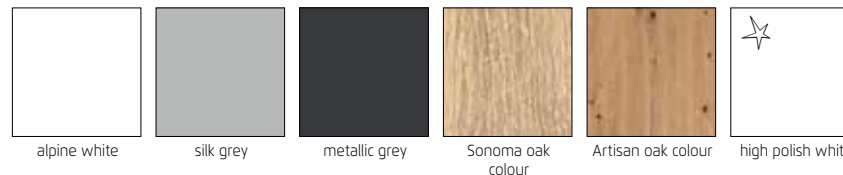

Carcase	Colour code	
	Front alpine white	Front high polish white ✨
Carcase alpine white	AD109	AC211
Carcase silk grey	AC215	AC213
Carcase metallic grey	AD110	AC212
Carcase Sonoma oak colour	AD108	AC210
Carcase Artisan oak colour	AC216	AC214

▪ For extras, see [rauch BLUE EXTRAS HINGED](#) on page 62-67.

Carcase	Colour code
	Front alpine white
Carcase alpine white	AD109
Carcase silk grey	AC215
Carcase metallic grey	AD110
Carcase Sonoma oak colour	AD108
Carcase Artisan oak colour	AC216

MATCHING PIECES		Colour front				
flat-packed Requires self assembly						
						bedside table
						3 drawers
						↔47 cm †62 cm ↗42 cm
Article	Price	637E	637H	637I	637J	637K

Carcase	Colour code
	Front high polish white ✦
Carcase alpine white	AC211
Carcase silk grey	AC213
Carcase metallic grey	AC212
Carcase Sonoma oak colour	AC210
Carcase Artisan oak colour	AC214